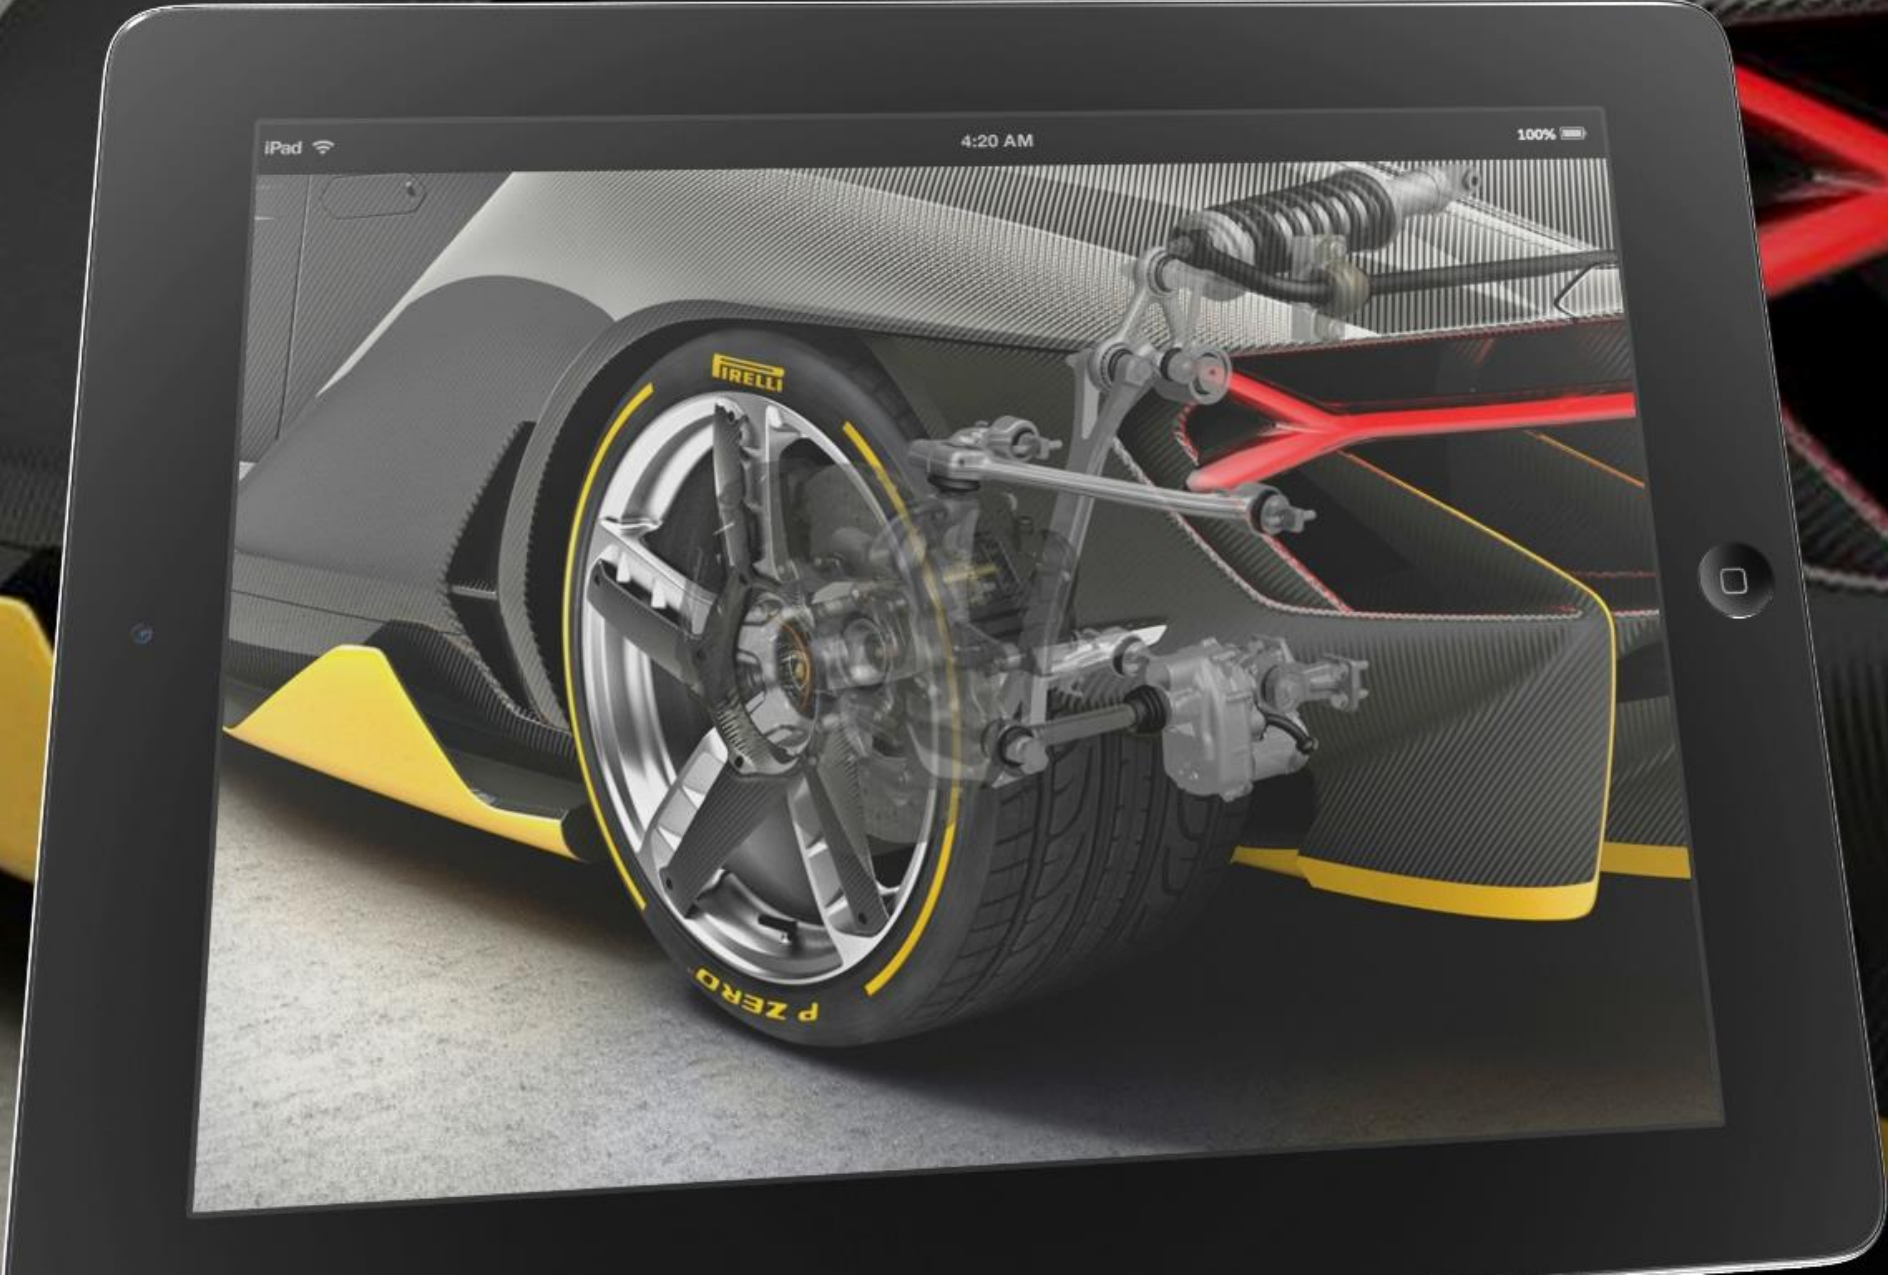

Instant Expertise