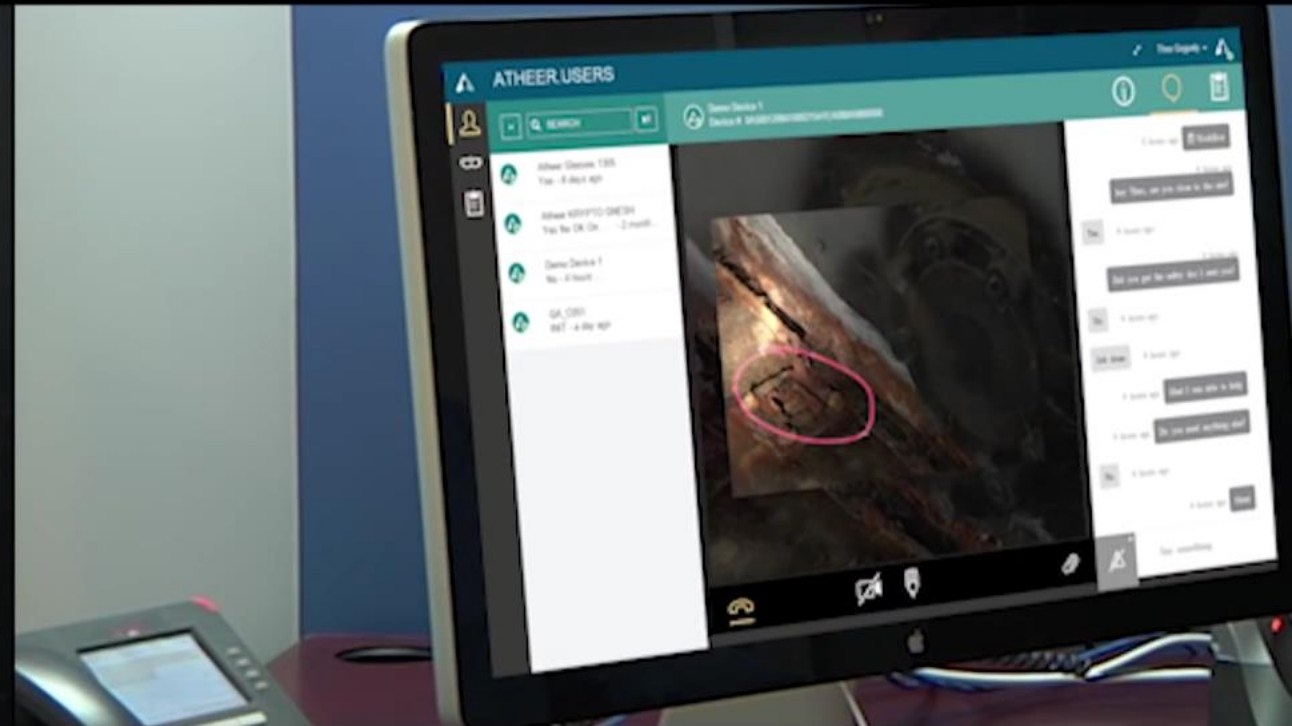

A man with grey hair, wearing a blue denim shirt and a black AR headset, is looking at a large industrial lathe. A glowing blue 3D model of a turbine component is superimposed over the physical part on the lathe. The scene is set in a factory or workshop environment.

Augmented reality is the most direct translation
between knowledge and action.

Unambiguous | Contextual | Relevant

Devices and Platforms

Back-End Integration

Four key drivers

1. Instant expertise
2. Remote collaboration
3. Reduce information load
4. Build understanding

Instant Expertise

Remote Collaboration

Field Worker View

Remote Expert View

Reduce Information Load

Schedule

- Front door 105
- Maintenance
- Locker door 240
- Side panel left 315
- Rear lid 110

Wemocare

WEMO

Icons: Video, Help, Call

Machine status

100%
9% 9:00 12:00 15:00 18:00

	A	R	Q	OEE
Planned	64%	100%	100%	64%
Real	68%	102%	100%	69%

Icons: VIDEO FEED, SUPPLY, OEE, PRED. MAINT.

Control

Icons: Stop, Reset, Emergency Stop, Start, Play