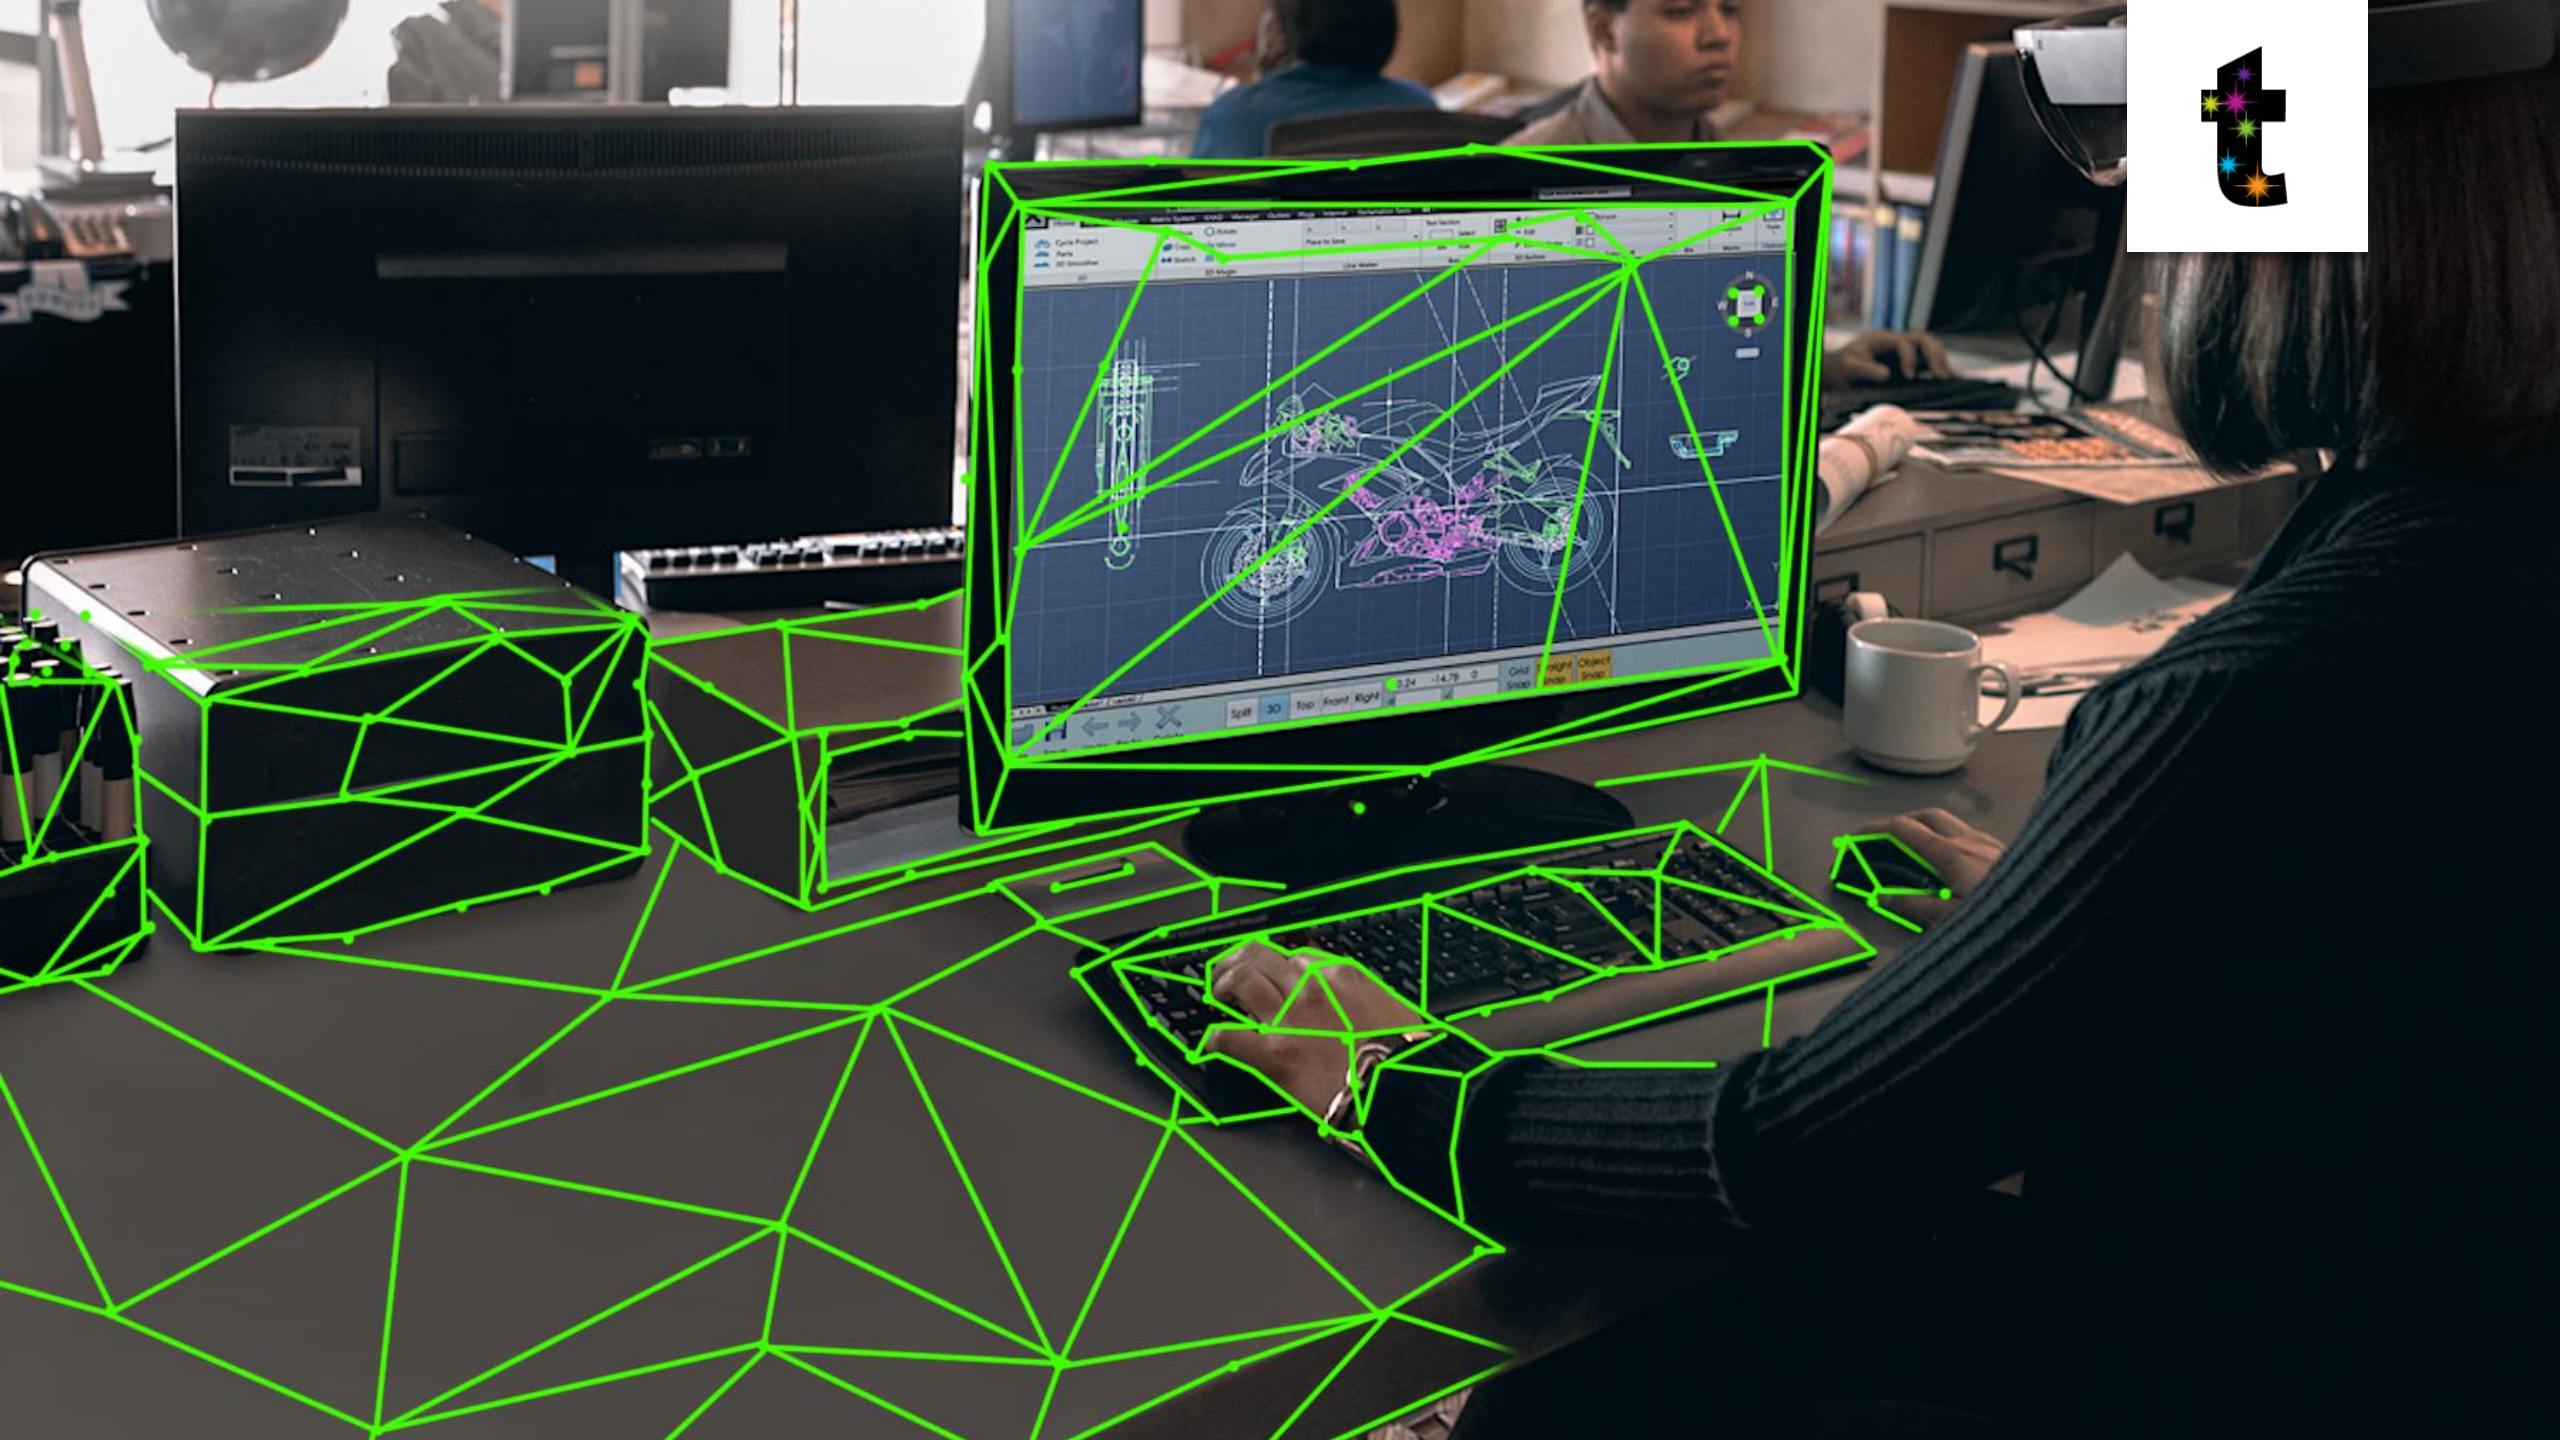

A man with grey hair, wearing a blue denim shirt and a black AR headset, is looking at a large industrial lathe. A glowing blue 3D model of a turbine component is superimposed over the physical part on the lathe. The scene is set in a factory or workshop environment.

Augmented reality is the most direct translation
between knowledge and action.

Unambiguous | Contextual | Relevant

Devices and Platforms

Back-End Integration

Four key drivers

1. Instant expertise
2. Remote collaboration
3. Reduce information load
4. Build understanding