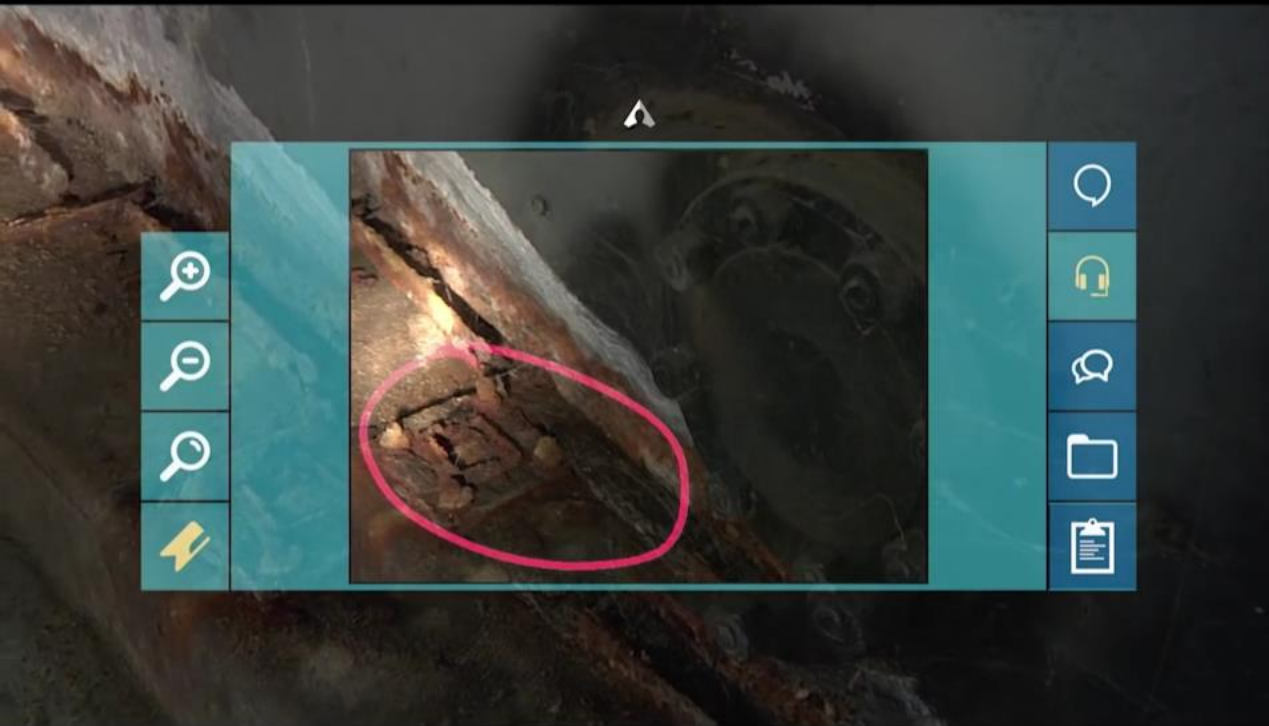

A man with grey hair, wearing a blue denim shirt and a black AR headset, is looking at a large industrial lathe. A glowing blue 3D model of a turbine component is superimposed over the physical part on the lathe. The scene is set in a factory or workshop environment.

Instant Expertise

Remote Collaboration

Field Worker View

Remote Expert View

Reduce Information Load

Schedule

- Front door 105
- Maintenance
- Locker door 240
- Side panel left 315
- Rear lid 110

Wemocare