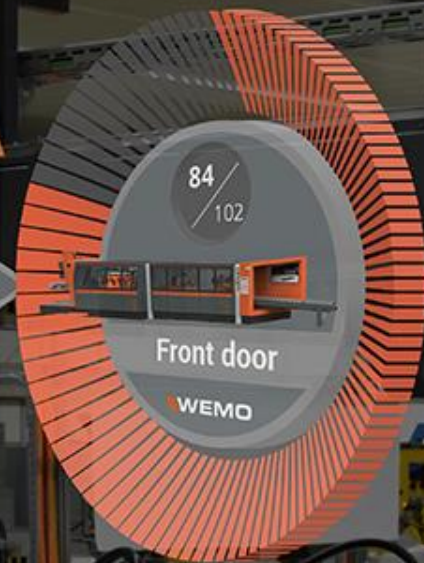

Instant Expertise

Remote Collaboration

Field Worker View

Remote Expert View

Reduce Information Load

Schedule

- Front door 105
- Maintenance
- Locker door 240
- Side panel left 315
- Rear lid 110

Wemocare

WEMO

Icons: Video, Help, Call

Machine status

100%
9% 9:00 12:00 15:00 18:00

	A	R	Q	OEE
Planned	64%	100%	100%	64%
Real	68%	102%	100%	69%

Icons: VIDEO FEED, SUPPLY, OEE, PRED. MAINT.

Control

Icons: Stop, Reset, Emergency Stop, Start, Play